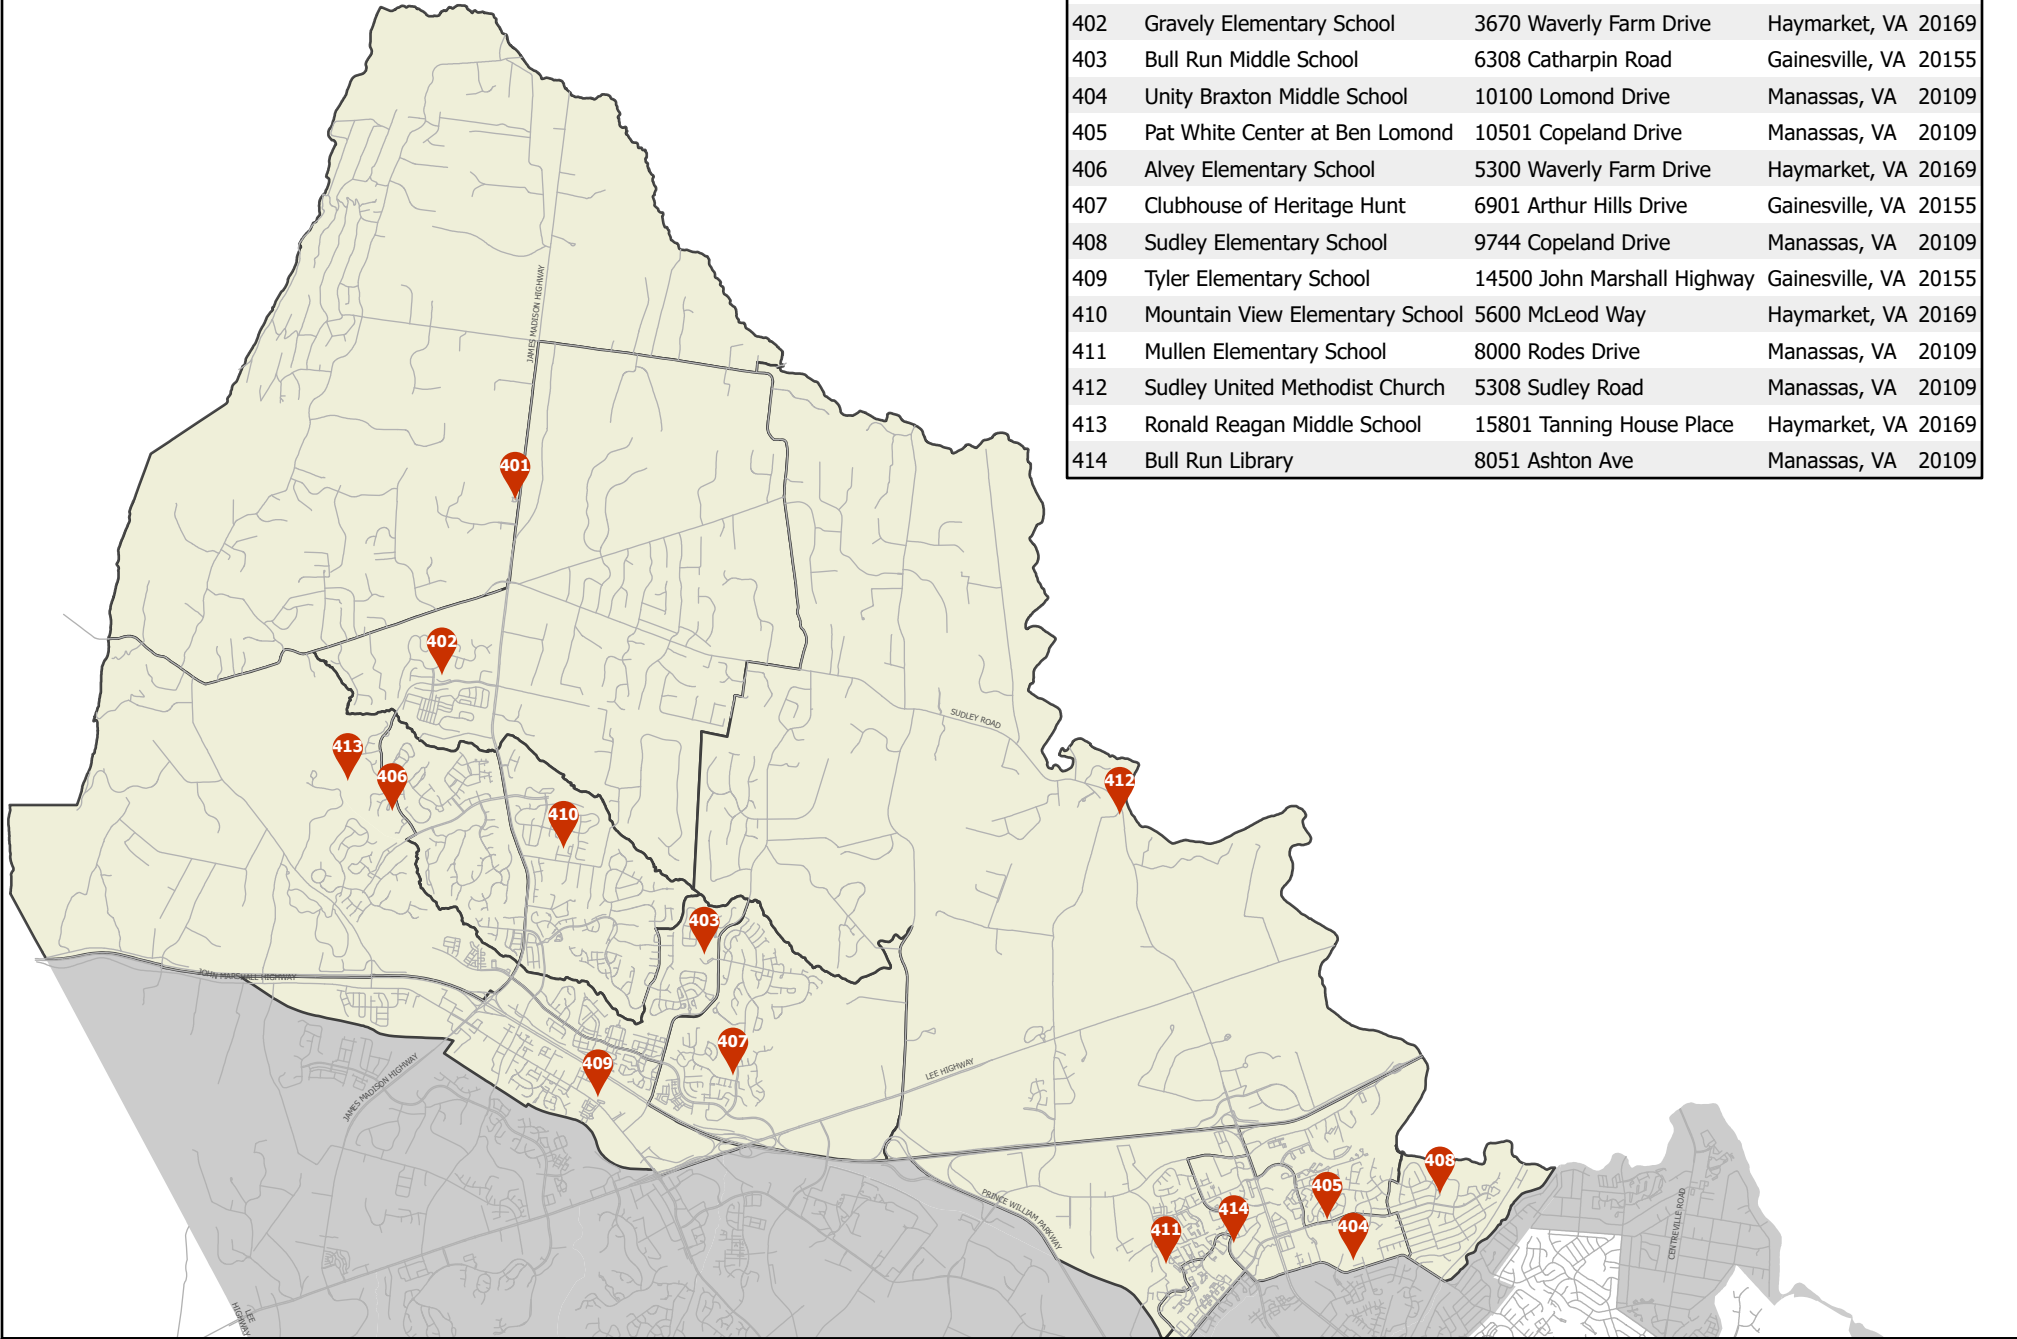

**Gainesville District**  
Voting Precincts and Polling Locations

 Polling Locations

0 0.5 1 2 Miles

### Precinct 401 - Evergreen

Gainesville District

Polling Location

Water

Location Map

Evergreen Fire Station  
 3510 James Madison Highway  
 Haymarket, VA 20169

**PRINCE WILLIAM**  
 Geographic Information Systems

### Precinct 402 - Gravelly

Gainesville District

0 0.15 0.3  
Mile

-  Polling Location
-  Water
-  Census Block Boundary

Location Map

Gravelly Elementary School  
3670 Waverly Farm Drive  
Haymarket, VA 20169

Gainesville District

Polling Location

Water

Location Map

Alvey Elementary School  
5300 Waverly Farm Drive  
Haymarket, VA 20169

**PRINCE WILLIAM**  
Geographic Information Systems