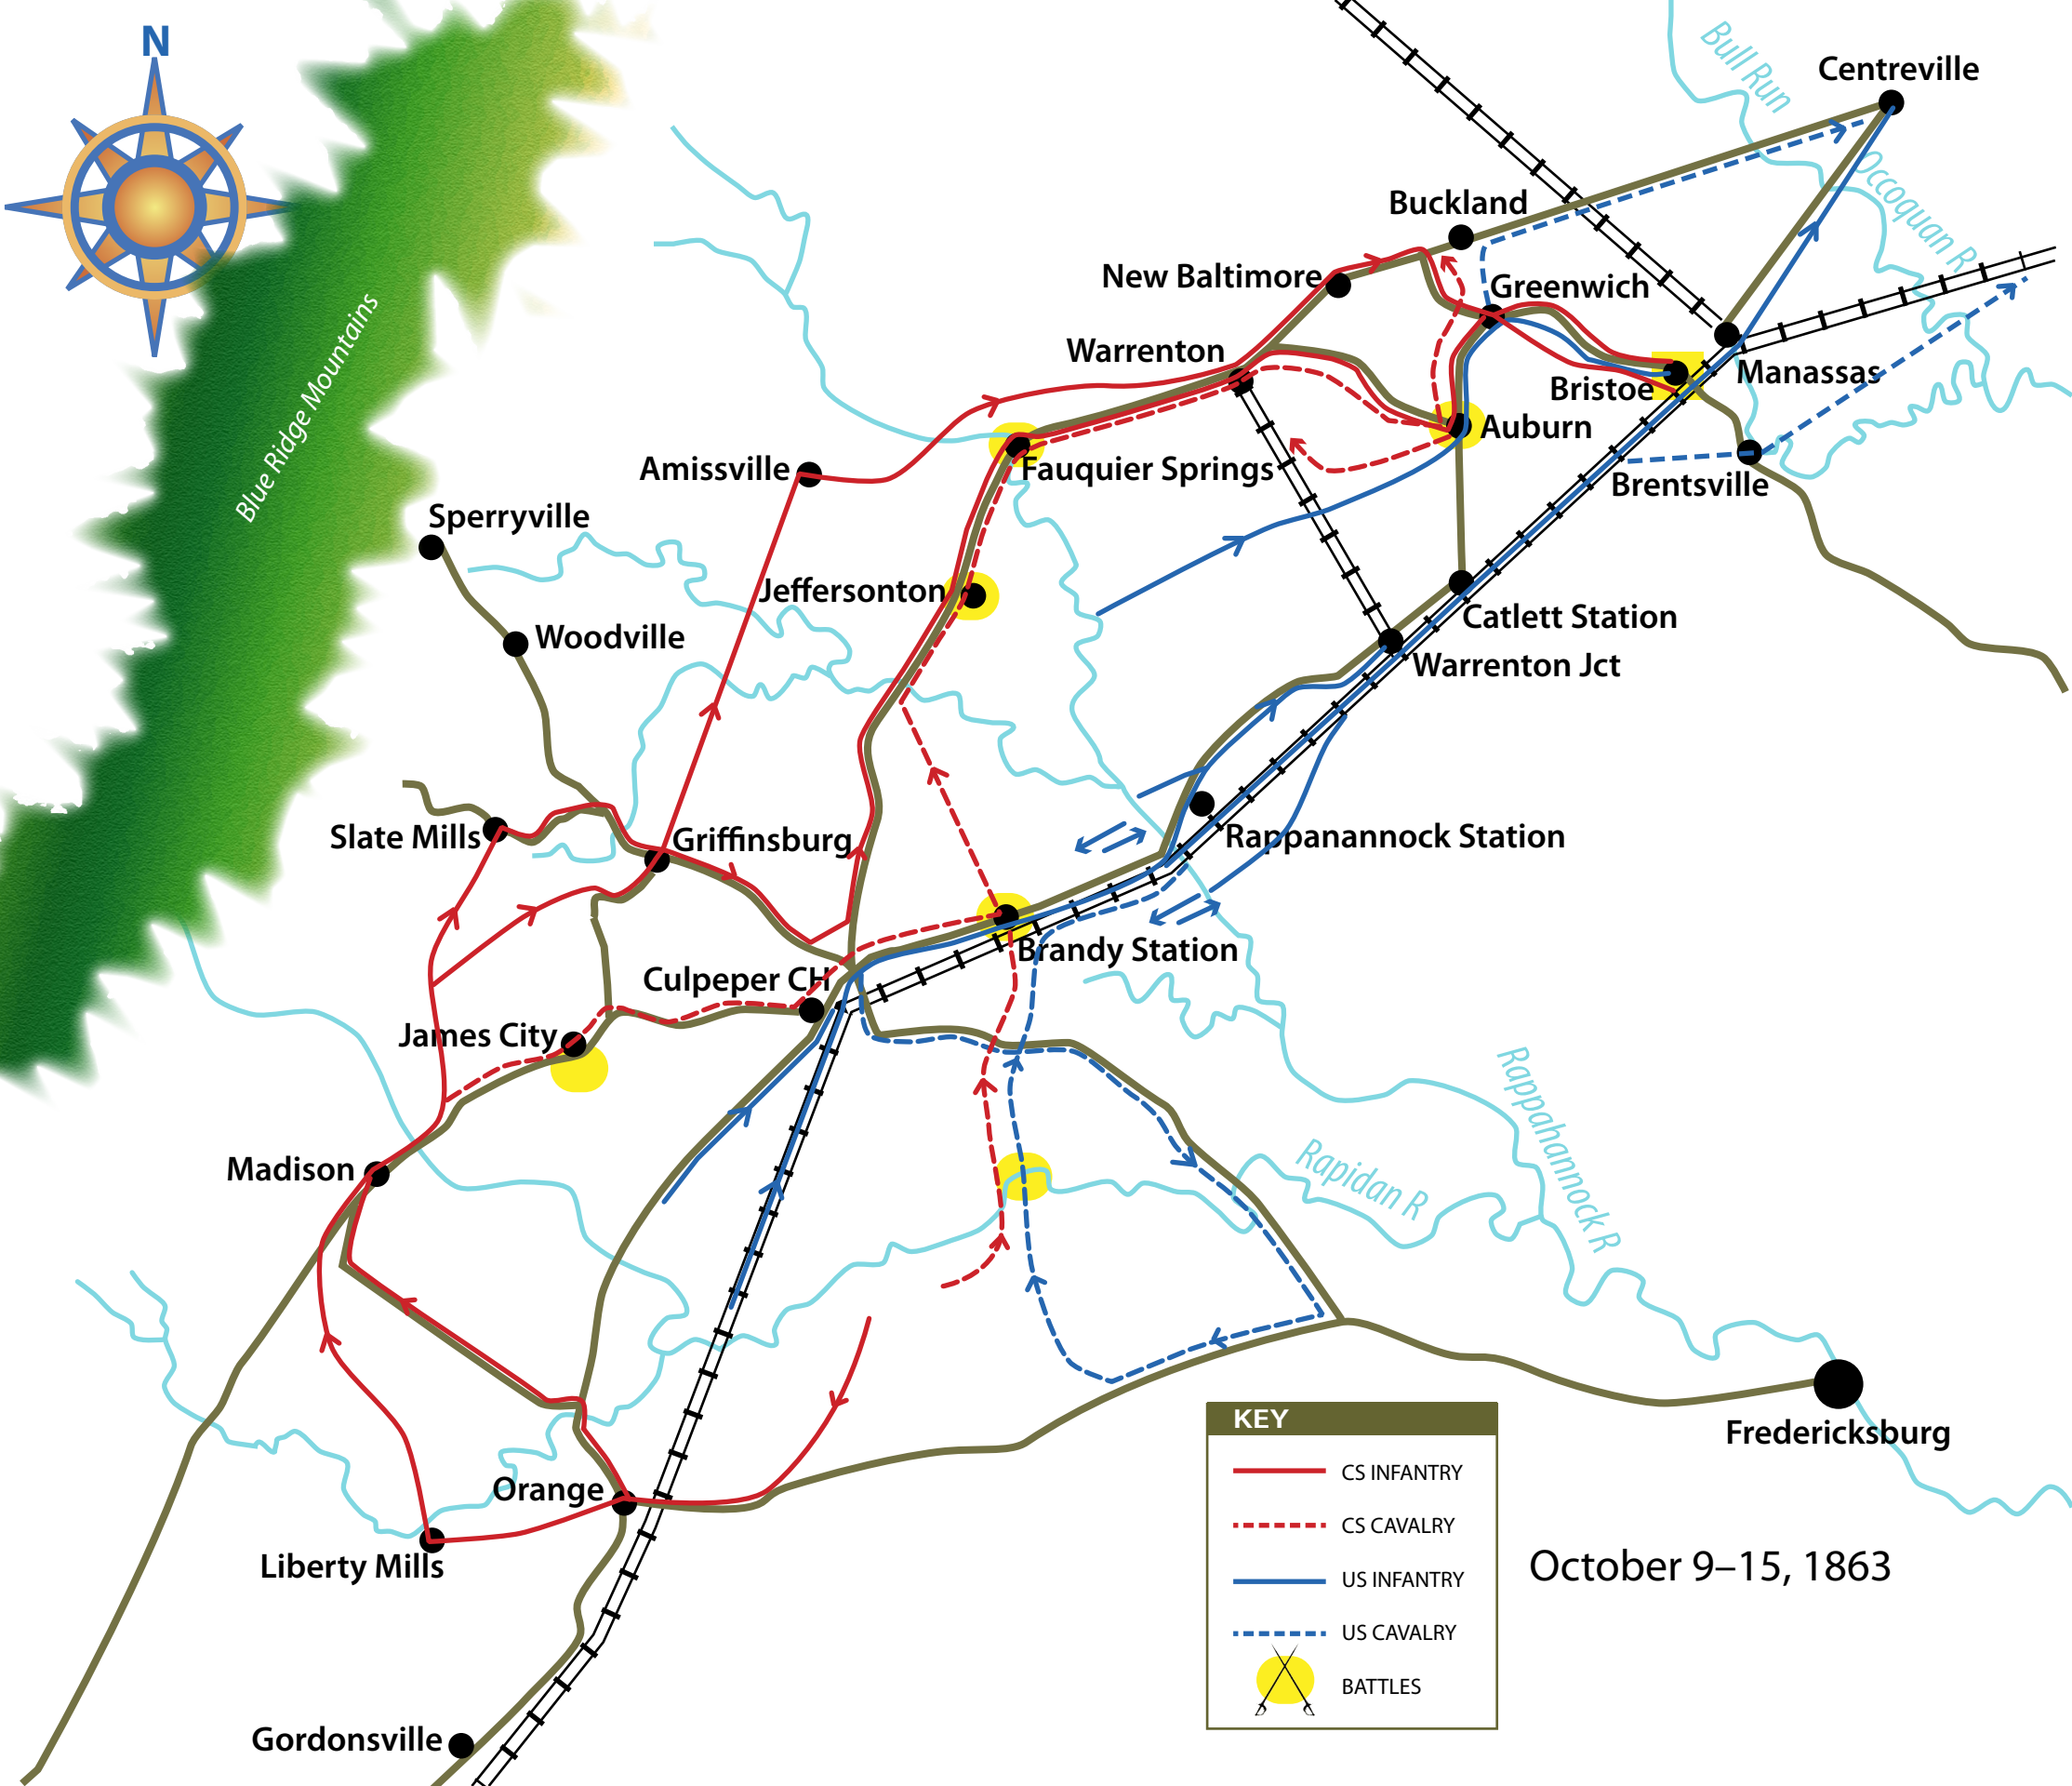

Blue Ridge Mountains

KEY	
	CS INFANTRY
	CS CAVALRY
	US INFANTRY
	US CAVALRY
	BATTLES

October 9-15, 1863